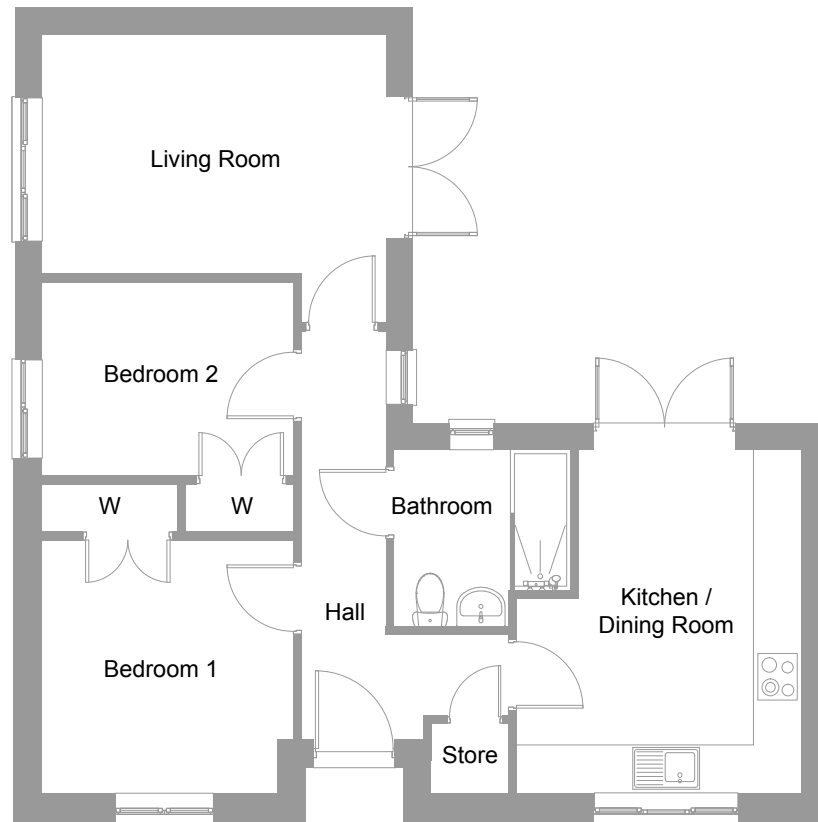

The Willow
Two Bedroom
Bungalow

Carrington
| GARDENS

The Willow Two Bedroom Bungalow

Carrington
| GARDENS

Floor Dimensions

Living Room	4274 x 2989mm	14' 0" x 9' 9"
Kitchen	3555 x 4274mm	11' 7" x 14' 0"
Bedroom 1	3124 x 3150mm	10' 2" x 10' 4"
Bedroom 2	3124 x 2410mm	10' 2" x 7' 10"
61.21m ² (658ft ²)		