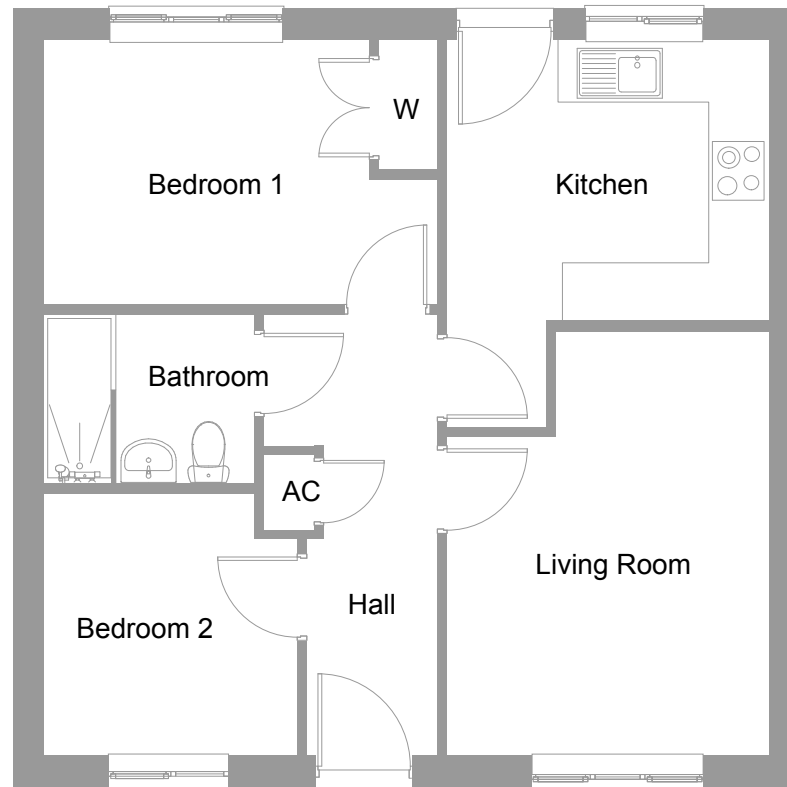

The Beech
Two Bedroom
Bungalow

Keystone

Carrington
| GARDENS

The Beech Two Bedroom Bungalow

Carrington
| GARDENS

Floor Dimensions

Living Room	3312 x 4441mm	10' 10" x 16' 6"
Kitchen	3311 x 2884mm	10' 10" x 9' 5"
Bedroom 1	4122 x 2737mm	13' 6" x 8' 11"
Bedroom 2	2675 x 2733mm	8' 9" x 8' 11"
55.97m ² (602ft ²)		